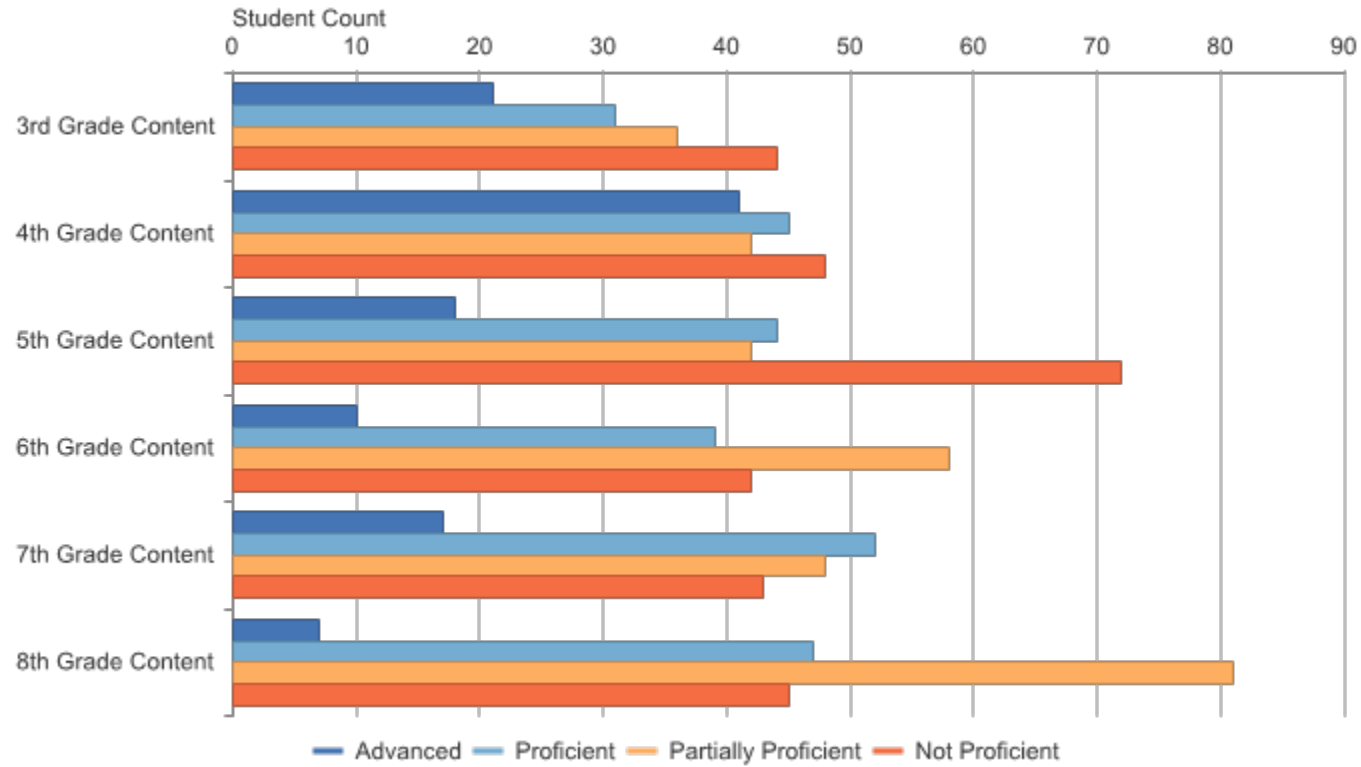

Grades 3-8 Assessments: Performance Level Snapshot Gogebic-Ontonagon ISD (27): 2017-18 / M-STEP / All Grades (Compared) / ELA / All Students