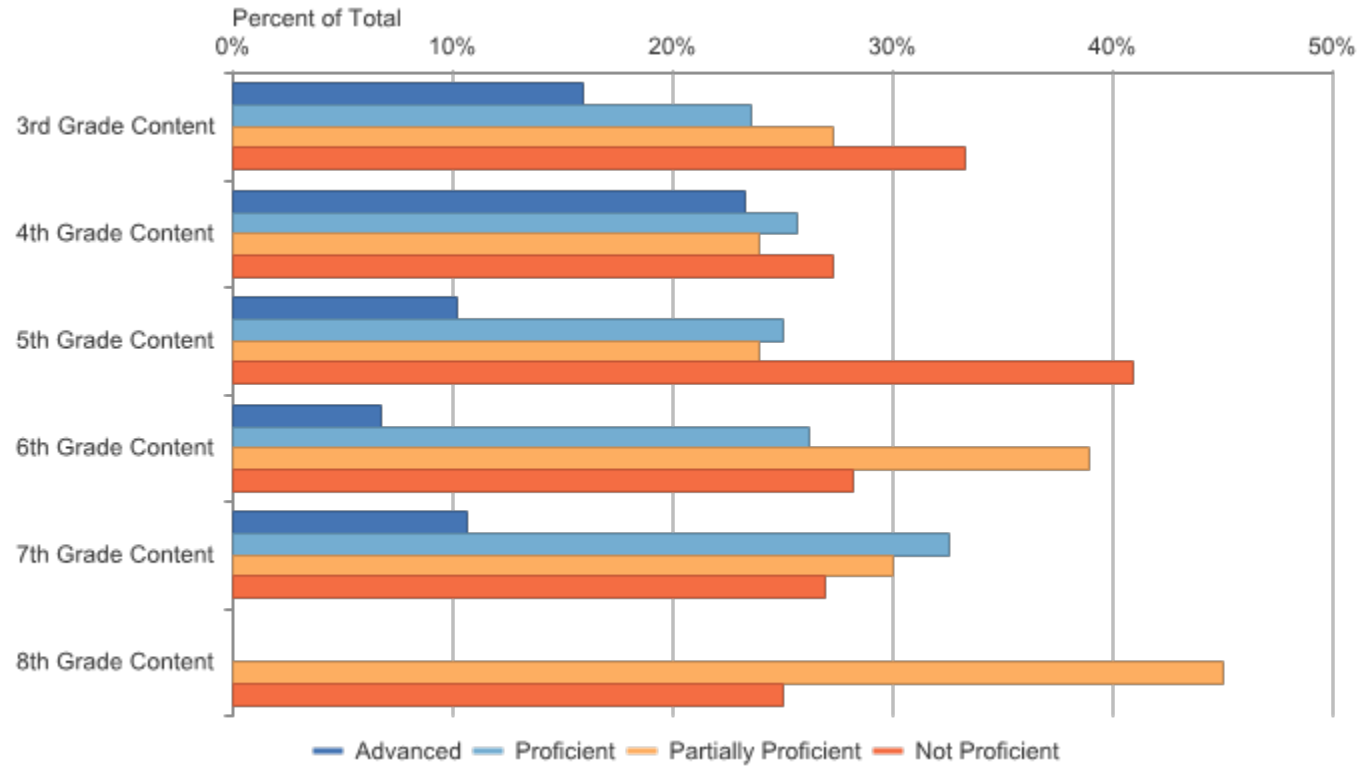

## Grades 3-8 Assessments: Performance Level Snapshot Gogebic-Ontonagon ISD (27): 2017-18 / M-STEP / All Grades (Compared) / ELA / All Students

Assessment Name	Assessment Subject	Grade Level Content	Number Students Proficient	Number Advanced	Number Proficient	Number Partially Proficient	Number Not Proficient	Partially or Not Proficient	Number Assessed	Mean Scaled Score	Standard Deviation
M-STEP	ELA	3rd Grade Content	52	21	31	36	44	80	132	1290.9	23.8
M-STEP	ELA	4th Grade Content	86	41	45	42	48	90	176	1397.0	23.9
M-STEP	ELA	5th Grade Content	62	18	44	42	72	114	176	1488.9	24.9
M-STEP	ELA	6th Grade Content	49	10	39	58	42	100	149	1591.6	22.1
M-STEP	ELA	7th Grade Content	69	17	52	48	43	91	160	1694.5	24.0
M-STEP	ELA	8th Grade Content	54	7	47	81	45	126	180	1788.8	22.0