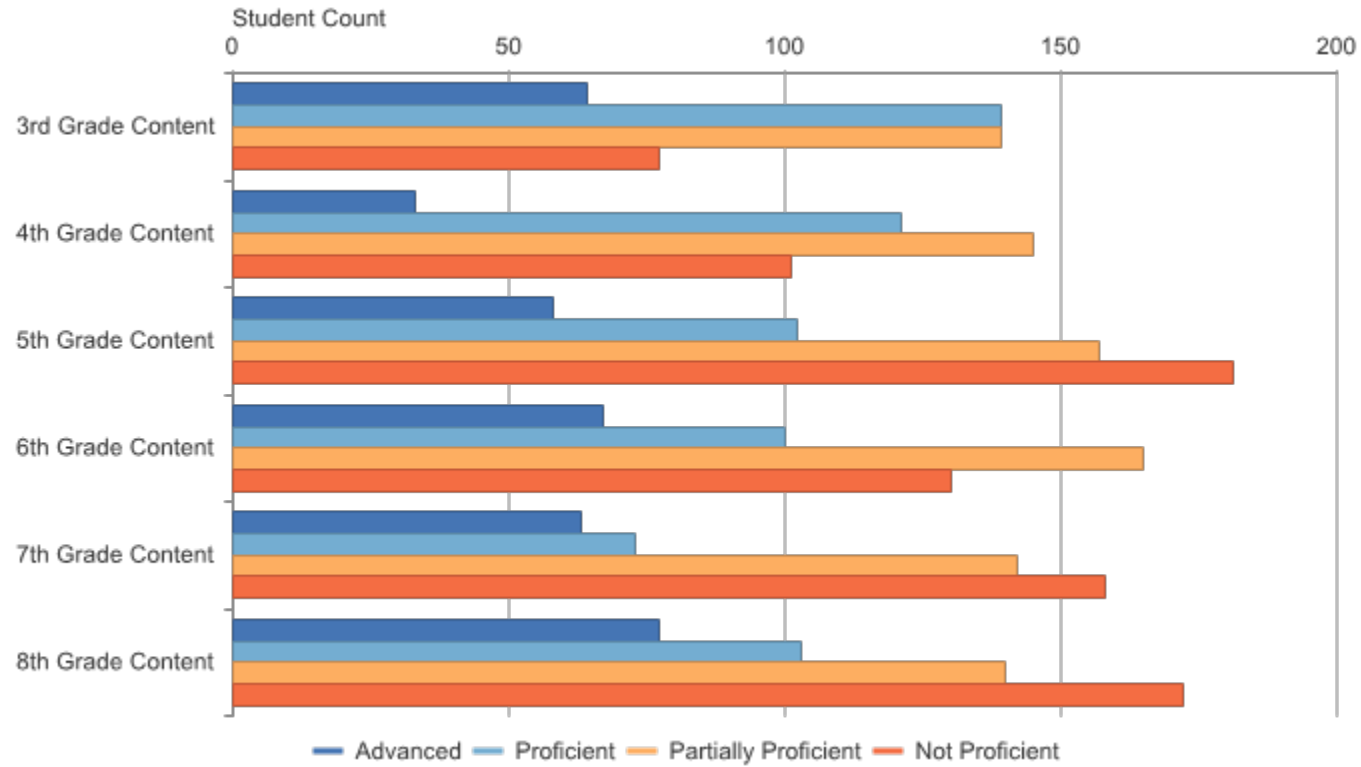

Grades 3-8 Assessments: Performance Level Snapshot Delta-Schoolcraft ISD (21): 2017-18 / M-STEP / All Grades (Compared) / Mathematics / All Students

Grades 3-8 Assessments: Performance Level Snapshot Delta-Schoolcraft ISD (21): 2017-18 / M-STEP / All Grades (Compared) / Mathematics / All Students