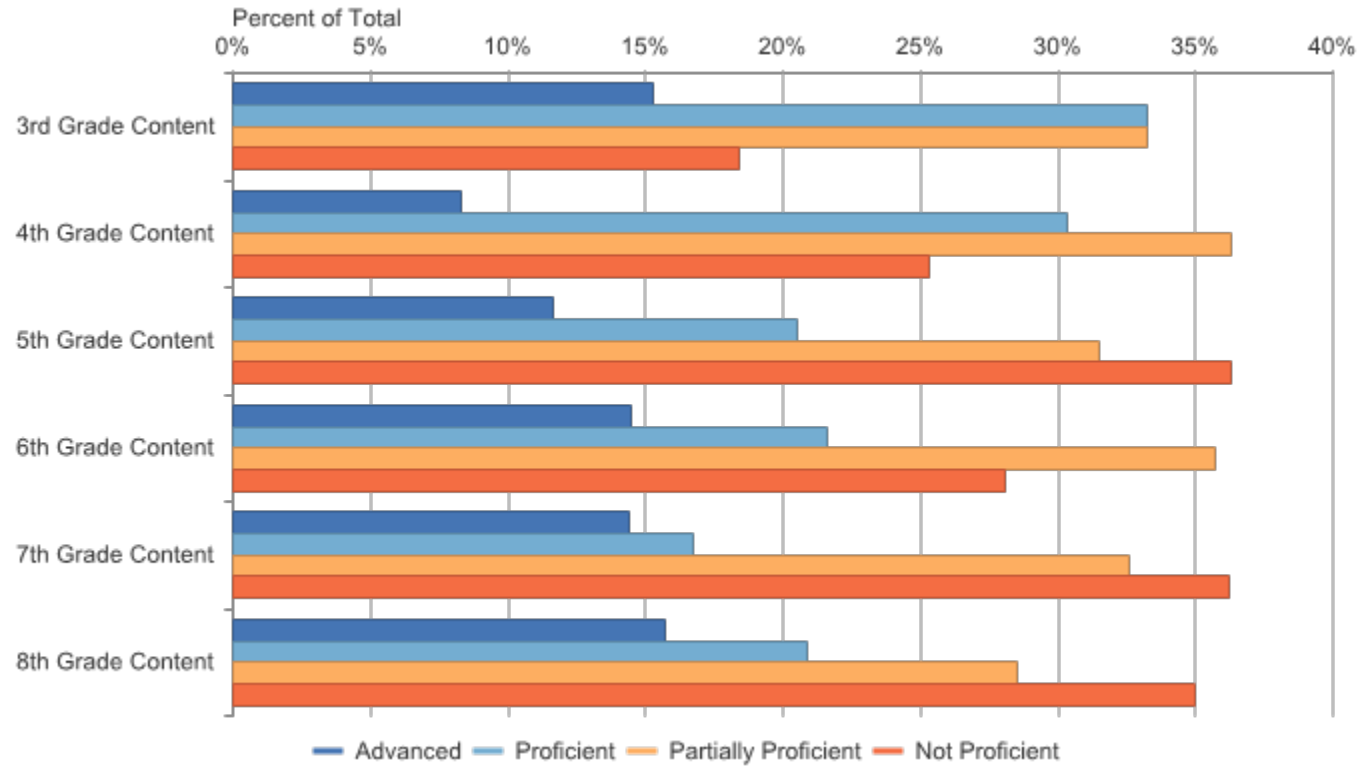

Grades 3-8 Assessments: Performance Level Snapshot Delta-Schoolcraft ISD (21): 2017-18 / M-STEP / All Grades (Compared) / Mathematics / All Students

Grades 3-8 Assessments: Performance Level Snapshot Delta-Schoolcraft ISD (21): 2017-18 / M-STEP / All Grades (Compared) / Mathematics / All Students