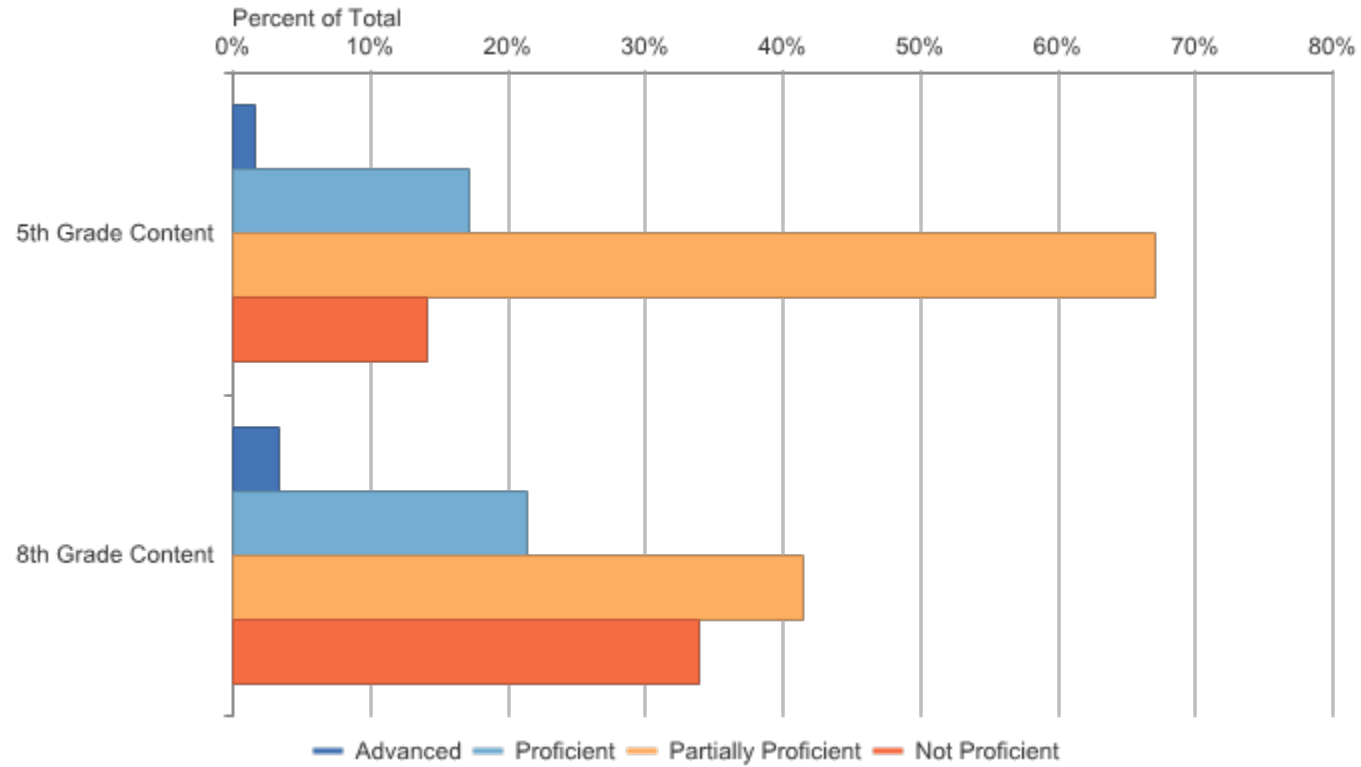

## Grades 3-8 Assessments: Performance Level Snapshot Delta-Schoolcraft ISD (21): 2015-16 / M-STEP / All Grades (Compared) / Social Studies / All Students

| Assessment Name | Assessment Subject | Grade Level Content | Number Students Proficient | Number Advanced | Number Proficient | Number Partially Proficient | Number Not Proficient | Partially or Not Proficient | Number Assessed | Mean Scaled Score | Standard Deviation |
|-----------------|--------------------|---------------------|----------------------------|-----------------|-------------------|-----------------------------|-----------------------|-----------------------------|-----------------|-------------------|--------------------|
| M-STEP          | Social Studies     | 5th Grade Content   | 80                         | 7               | 73                | 286                         | 60                    | 346                         | 426             | 1479.4            | 21.7               |
| M-STEP          | Social Studies     | 8th Grade Content   | 121                        | 16              | 105               | 203                         | 166                   | 369                         | 490             | 1782.9            | 23.7               |