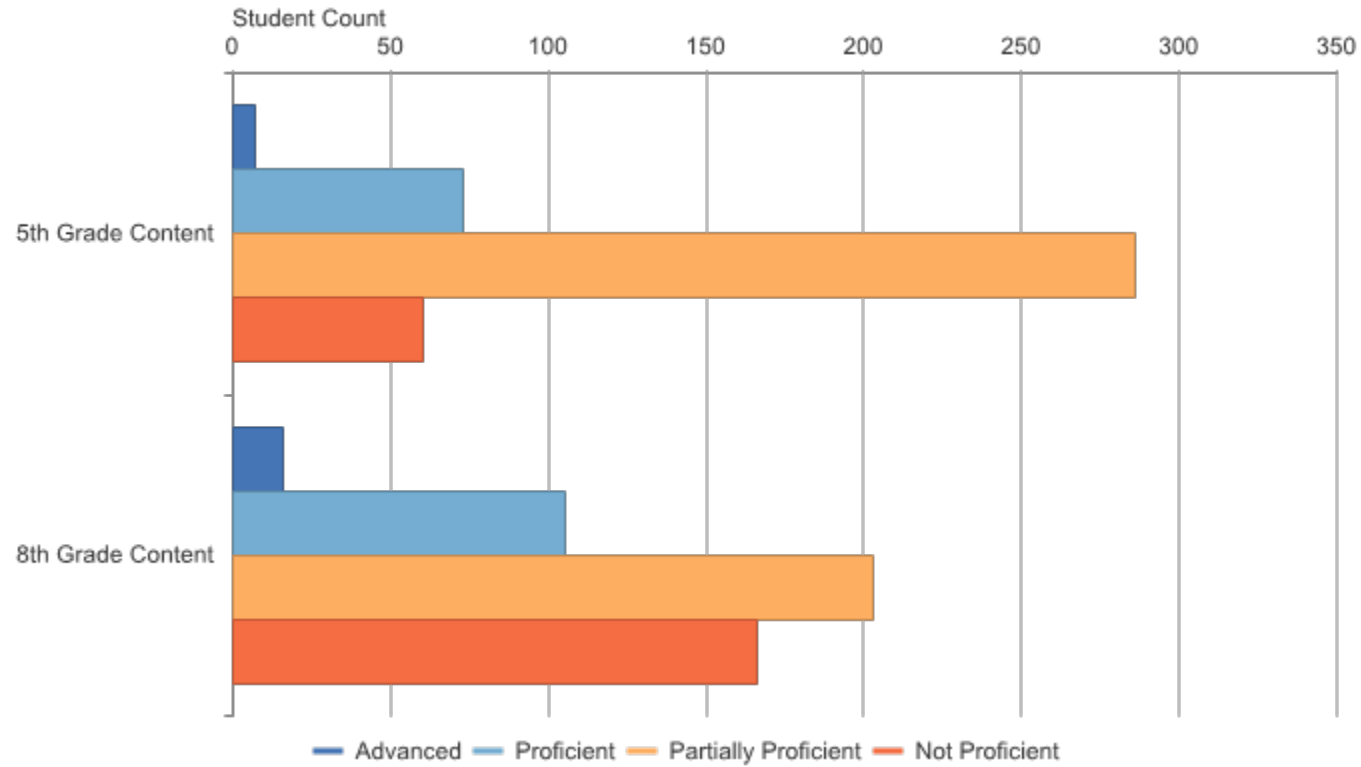

Grades 3-8 Assessments: Performance Level Snapshot Delta-Schoolcraft ISD (21): 2015-16 / M-STEP / All Grades (Compared) / Social Studies / All Students