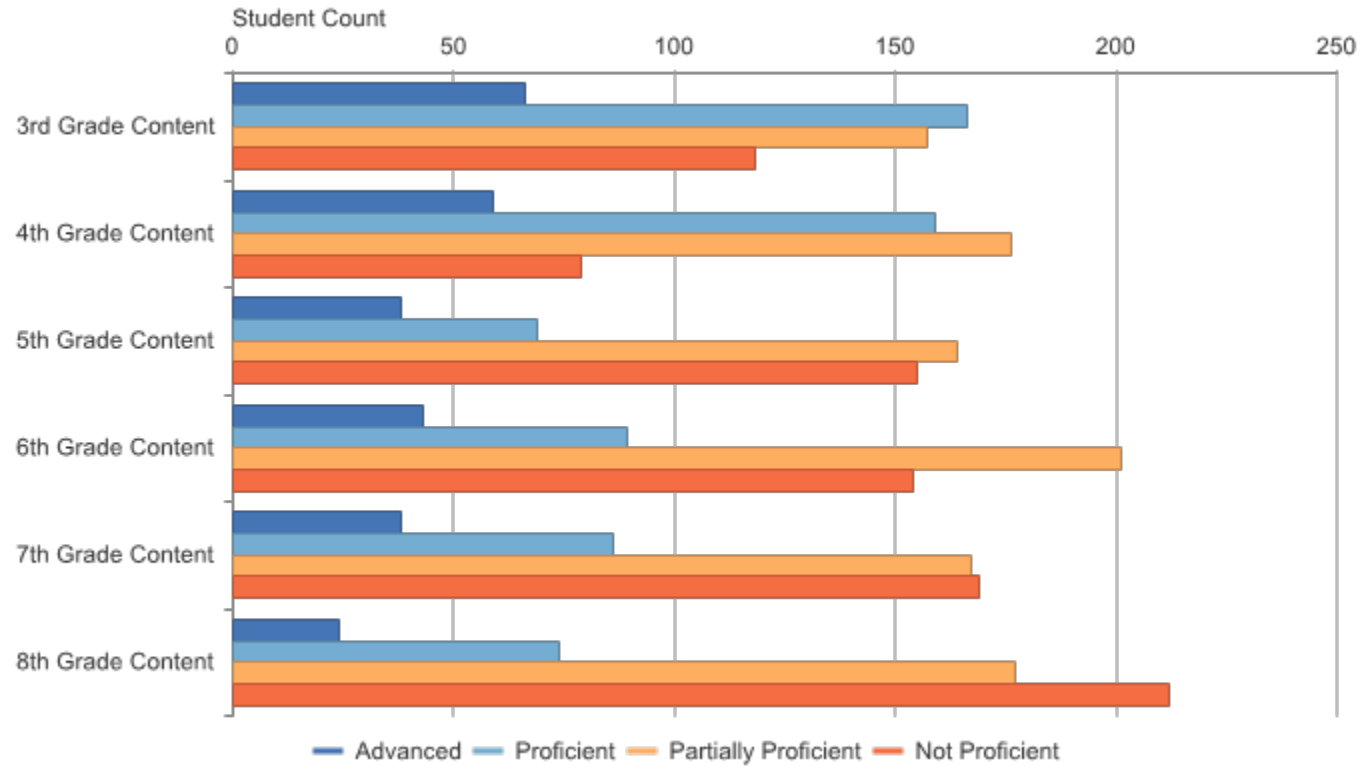

## Grades 3-8 Assessments: Performance Level Snapshot Delta-Schoolcraft ISD (21): 2015-16 / M-STEP / All Grades (Compared) / Mathematics / All Students