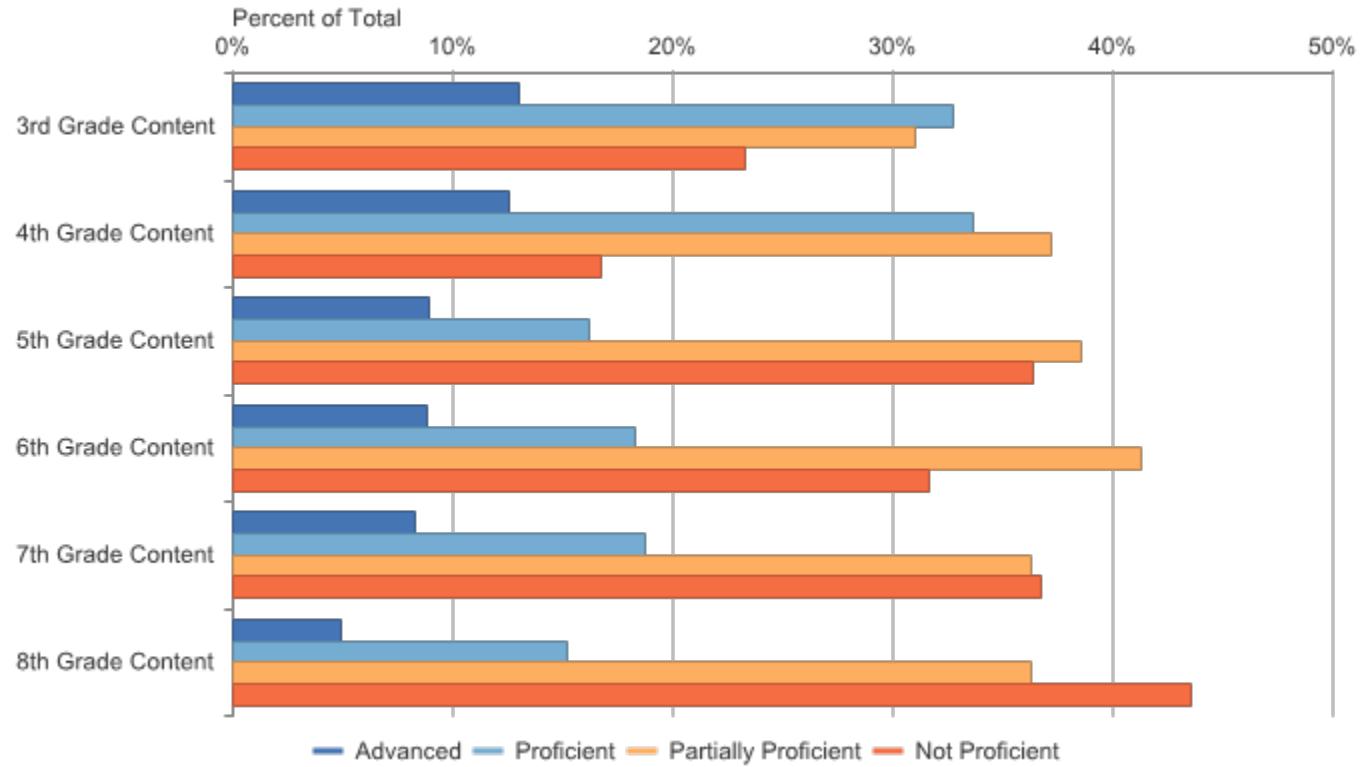

Grades 3-8 Assessments: Performance Level Snapshot Delta-Schoolcraft ISD (21): 2015-16 / M-STEP / All Grades (Compared) / Mathematics / All Students