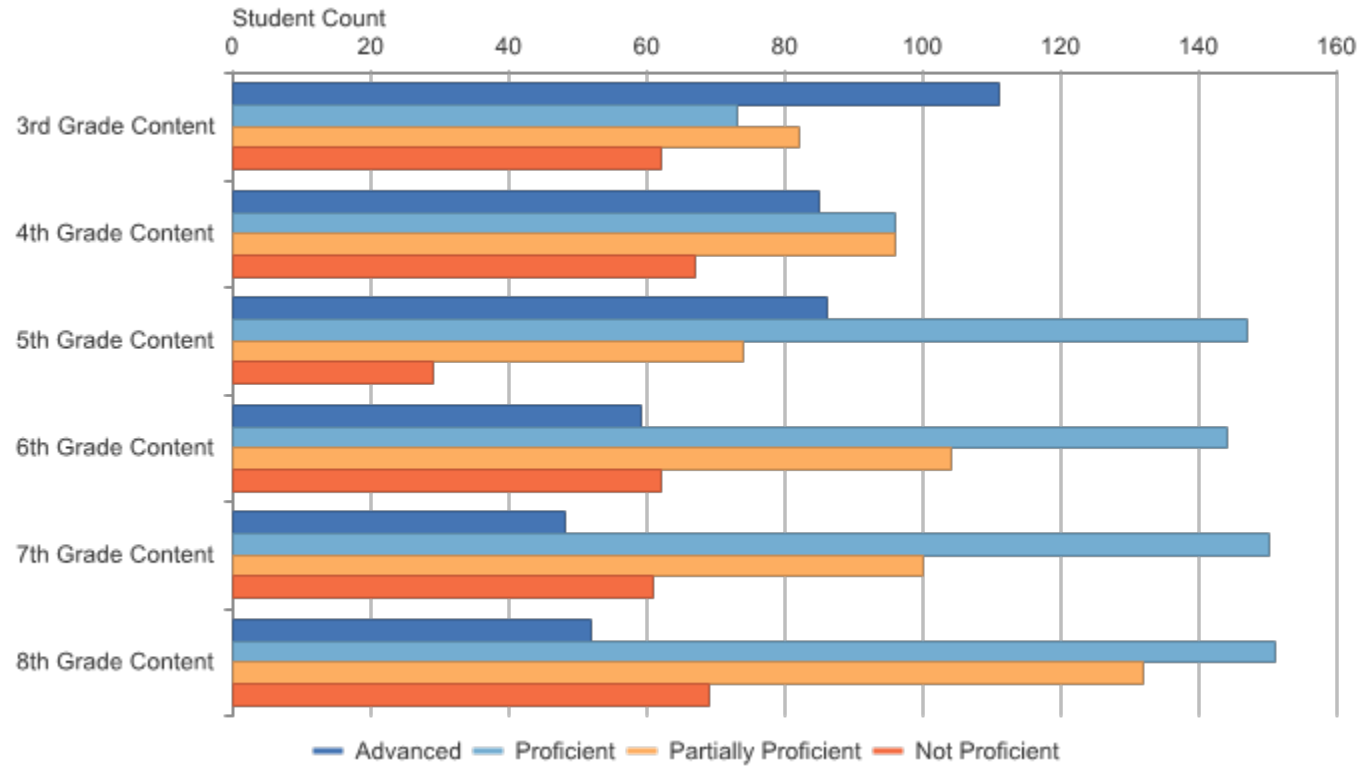

Grades 3-8 Assessments: Performance Level Snapshot Dickinson-Iron ISD (22): 2015-16 / M-STEP / All Grades
(Compared) / ELA / All Students