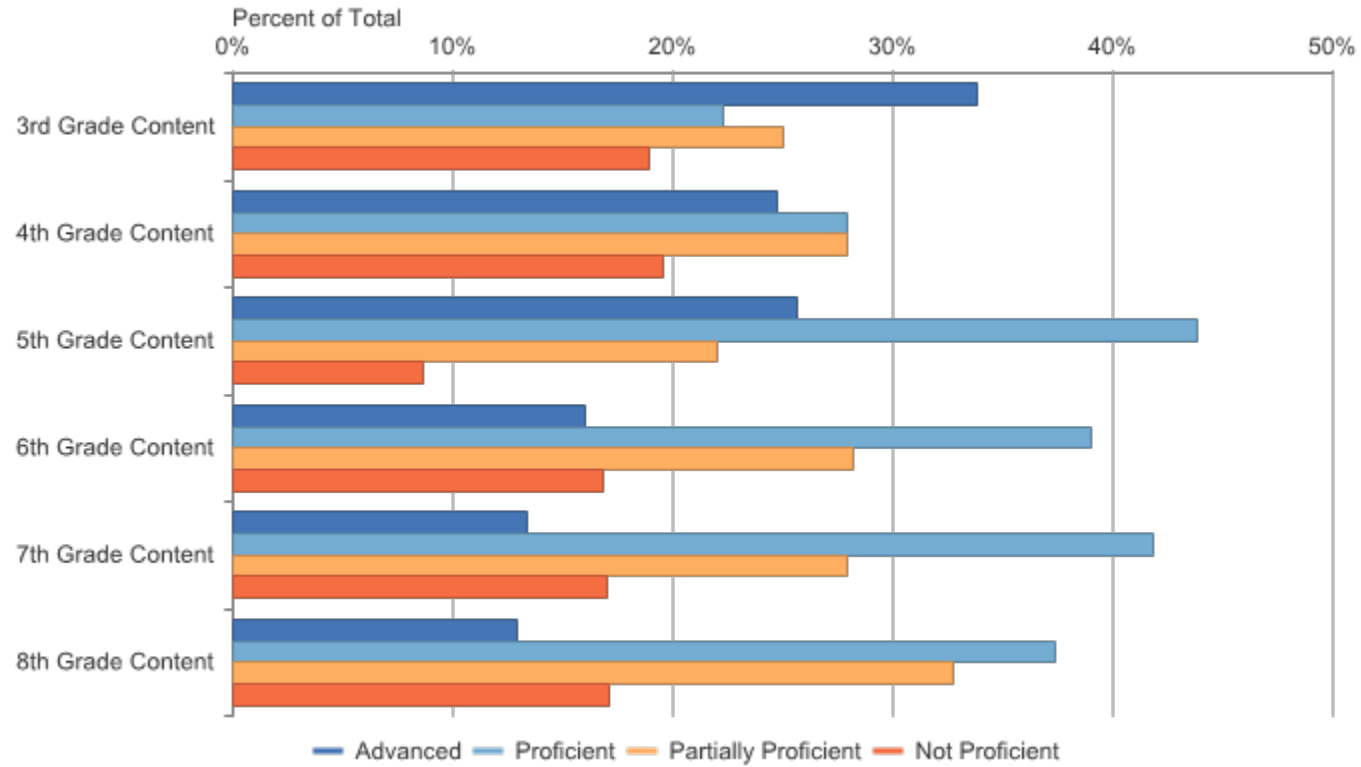

Grades 3-8 Assessments: Performance Level Snapshot Dickinson-Iron ISD (22): 2015-16 / M-STEP / All Grades  
 (Compared) / ELA / All Students

Assessment Name	Assessment Subject	Grade Level Content	Number Students Proficient	Number Advanced	Number Proficient	Number Partially Proficient	Number Not Proficient	Partially or Not Proficient	Number Assessed	Mean Scaled Score	Standard Deviation
M-STEP	ELA	3rd Grade Content	184	111	73	82	62	144	328	1302.5	24.3
M-STEP	ELA	4th Grade Content	181	85	96	96	67	163	344	1401.8	22.3
M-STEP	ELA	5th Grade Content	233	86	147	74	29	103	336	1508.5	19.6
M-STEP	ELA	6th Grade Content	203	59	144	104	62	166	369	1601.4	22.7
M-STEP	ELA	7th Grade Content	198	48	150	100	61	161	359	1701.0	22.9
M-STEP	ELA	8th Grade Content	203	52	151	132	69	201	404	1800.3	24.5